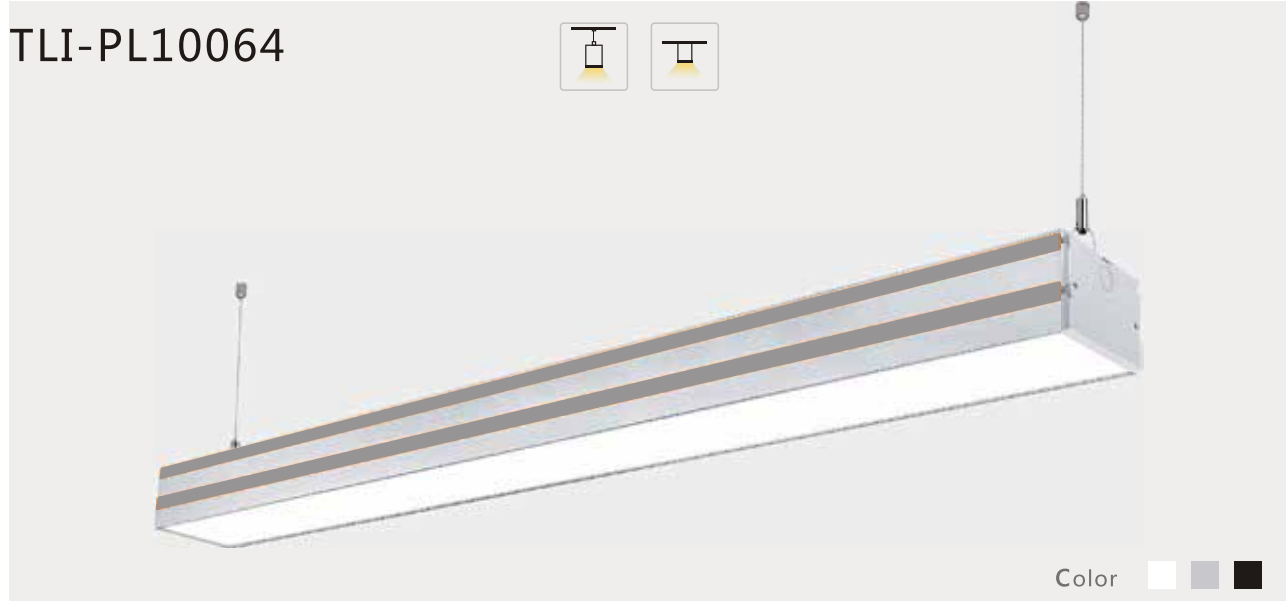

TLI-PL10064

Size

Product Specifications

Product model	Size	Color temperature	Power	Input voltage
TLI-PL10064-06-20W	L605×W100×H64mm	3000K/4000K/6000K	20W	AC100-277V AC200-240V
TLI-PL10064-12-40W	L1200×W100×H64mm		40W	
TLI-PL10064-18-60W	L1795×W100×H64mm		60W	
TLI-PL10064-24-80W	L2390×W100×H64mm		80W	

Photometrics

STRAIGHT & CORNER JOINS

This extrusion can be joined in linear or 90 degree accessories. Giving you flexibility in all applications.