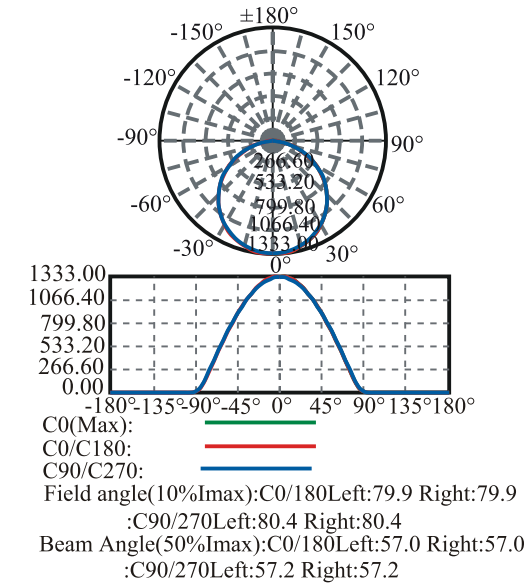

TLI-PL10064

Size

Product Specifications

Product model	Size	Color temperature	Power	Input voltage
TLI-PL10064-06-20W	L605×W100×H64mm	3000K/4000K/6000K	20W	AC100-277V AC200-240V
TLI-PL10064-12-40W	L1200×W100×H64mm		40W	
TLI-PL10064-18-60W	L1795×W100×H64mm		60W	
TLI-PL10064-24-80W	L2390×W100×H64mm		80W	

Photometrics

STRAIGHT & CORNER JOINS

This extrusion can be joined in linear or 90 degree accessories. Giving you flexibility in all applications.