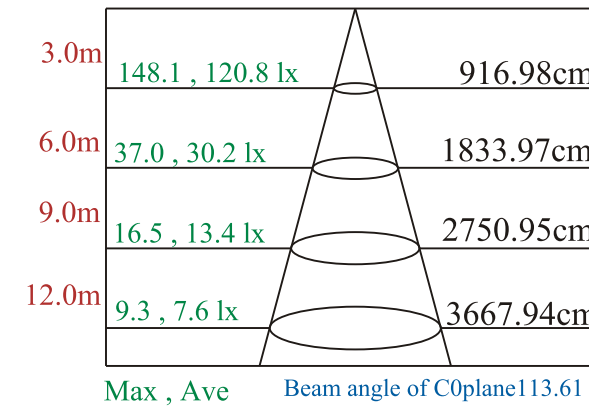

TLI-PL10064

Size

Product Specifications

Product model	Size	Color temperature	Power	Input voltage
TLI-PL10064-06-20W	L605×W100×H64mm	3000K/4000K/6000K	20W	AC100-277V AC200-240V
TLI-PL10064-12-40W	L1200×W100×H64mm		40W	
TLI-PL10064-18-60W	L1795×W100×H64mm		60W	
TLI-PL10064-24-80W	L2390×W100×H64mm		80W	

Photometrics

STRAIGHT & CORNER JOINS

This extrusion can be joined in linear or 90 degree accessories. Giving you flexibility in all applications.