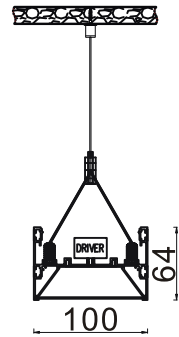

TLI-PL10064

Size

Product Specifications

Product model	Size	Color temperature	Power	Input voltage
TLI-PL10064-06-20W	L605×W100×H64mm	3000K/4000K/6000K	20W	AC100-277V AC200-240V
TLI-PL10064-12-40W	L1200×W100×H64mm		40W	
TLI-PL10064-18-60W	L1795×W100×H64mm		60W	
TLI-PL10064-24-80W	L2390×W100×H64mm		80W	

Photometrics

STRAIGHT & CORNER JOINS

This extrusion can be joined in linear or 90 degree accessories. Giving you flexibility in all applications.